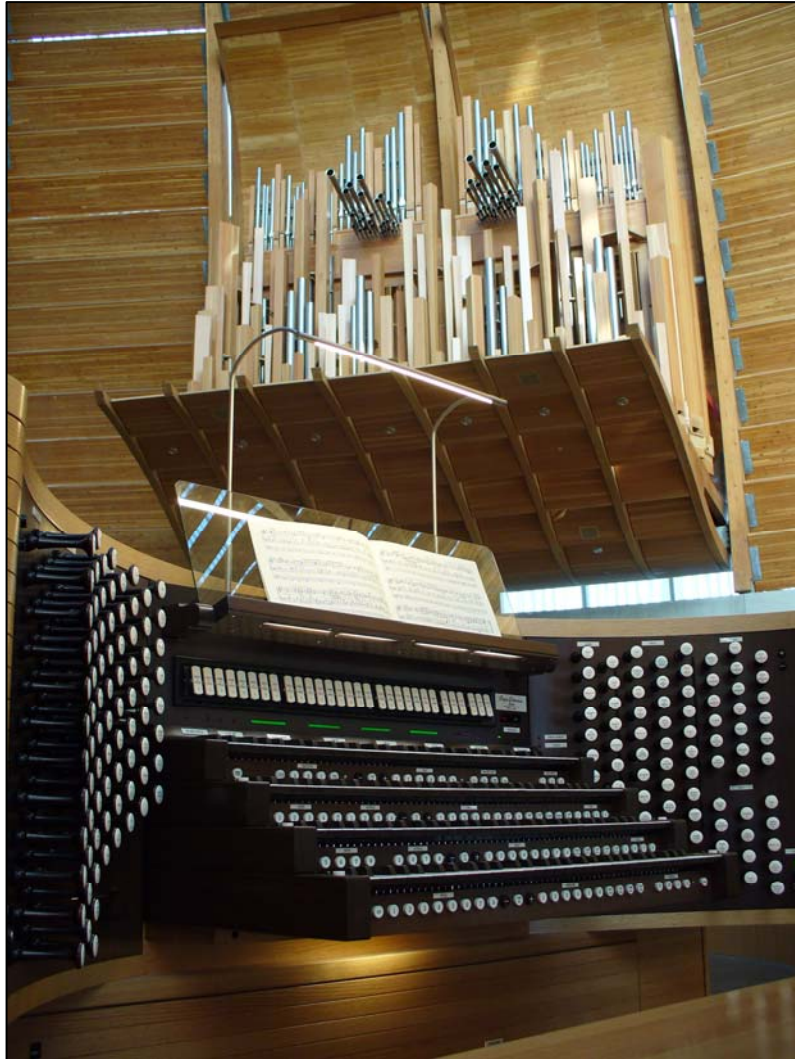

# CONROY MEMORIAL ORGAN

Orgues Létourneau Lteé, Op. 118

THE CATHEDRAL OF CHRIST THE LIGHT

**Great:**

Double Diapason 16'  
 First Diapason 8'  
 Second Diapason 8'  
 Harmonic Flute 8'  
 Salicional 8'  
 Chimney Flute 8'  
 Principal 4'  
 Open Flute 4'  
 Fifteenth 2'  
 Mixture IV-V 2-2/3'  
 Sharp Mixture III 1'  
 Cornet III 2-2/3'  
 Trumpet 8'  
 Trompeta de luz 8'  
*Tremulant*